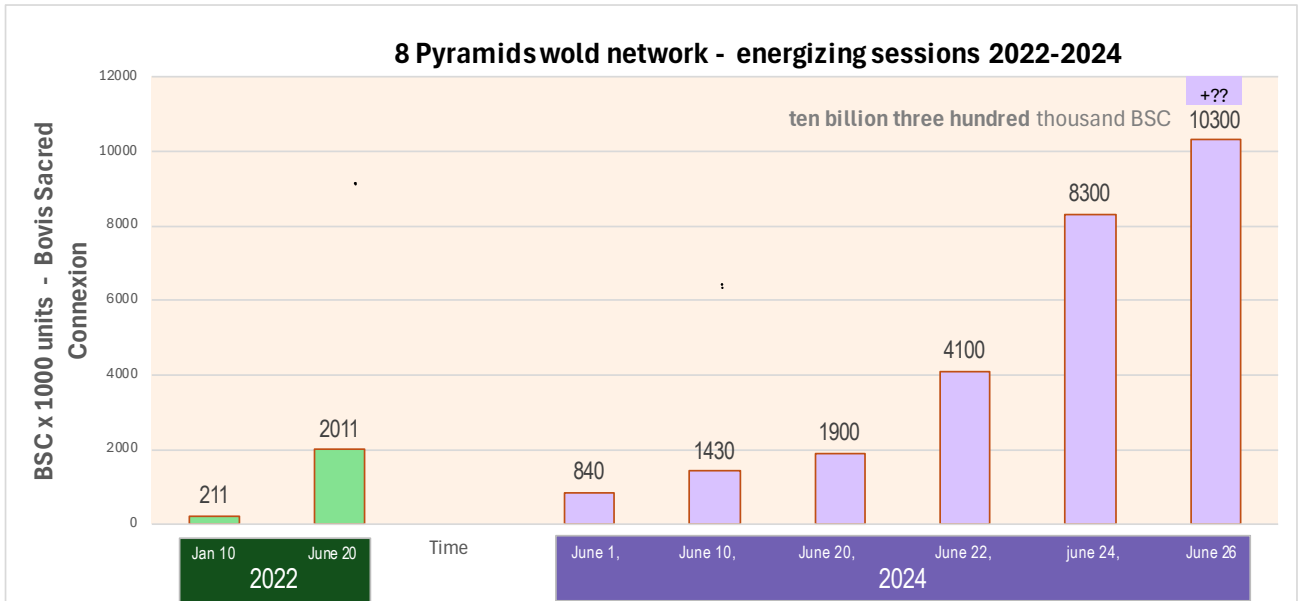

Evolution of the overall harmonic level created by the 8 pyramids network

date	status	value in thousands of BCS	%
January 10, 2022	before 2022 seminars	211	base
June 20, 2022	end of 2022 seminars	2011	953%
June 2, 2024	before letter for 2024 seminar	840	398%
June 10, 2024	after sending 2024 letter	1430	677%
June 20, 2024	end of 2024 seminar	1900	900%
June 22, 2024	after 2 days	4100	1942%
June 24, 2024	after 4 days	8300	3932%
June 26, 2024	after 6 days	10300	4879%

As geo-biologists and radiesthetists working closely together around the Pyramids telluric energy grid, we've noticed a clear increase in values across the physical, energetic, mental, and spiritual fields. The Lecher antenna, a tool validated by years of practical use, helps in these measurements. It's important to specify which field the measurement is taken from.

The field we're focused on this time, goes beyond these four: it's the 'SACRED' field. Extremely high values are found at powerful sites especially when being energized by a collective human intention based on the sacred heart's vibration. This type of measurement is being expressed as BSC which stands for 'Bovis Sacred Connection'.

*

En tant que géobiologues et radiesthètes travaillant en étroite collaboration autour du réseau d'énergie tellurique des réseaux d'énergie tellurique des Pyramides, nous avons remarqué une nette augmentation des valeurs selon que les mesures sont faites sur l'un des plans physique, énergétique, mental ou spirituel. L'antenne de Lecher, un outil validé par des années d'utilisation et de calibrage pratique, aide à réaliser des mesures crédibles. Il est important de préciser dans quel champ est réalisée la mesure.